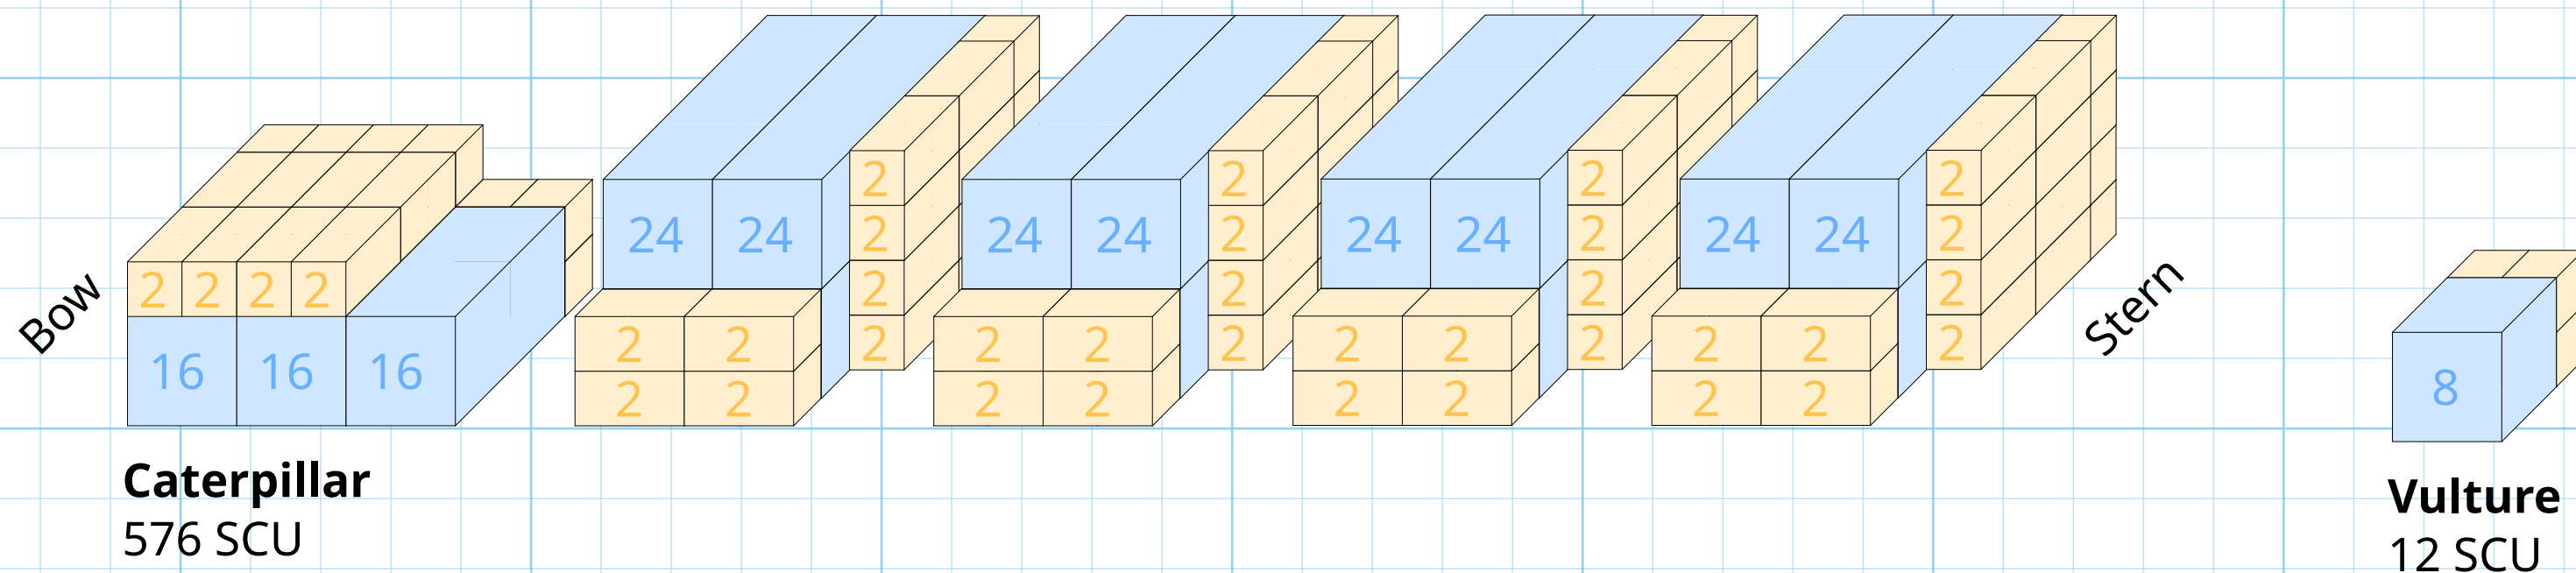

# Ship cargo grid reference sheet V1.2

**C2 Hercules**  
696 SCU

**A2 Hercules**  
216 SCU

**M2 Hercules**  
522 SCU

**Mercury Star Runner**  
114 SCU

**C1 Spirit**  
64 SCU

*Ship cargo grid reference sheet V1.2*